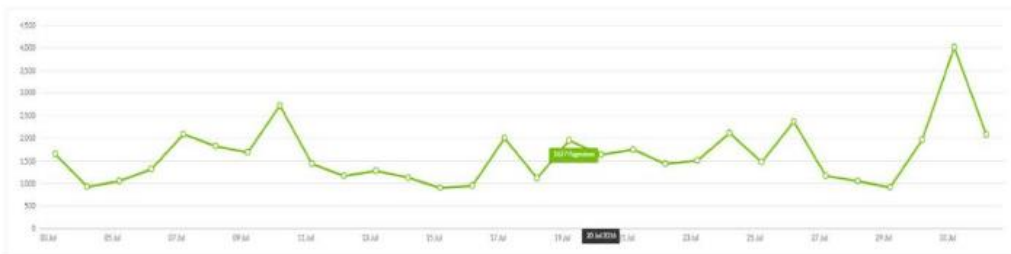

## MOBILE APP

CTN International

Launches and pageviews

Period from July 3rd 2016 to August 3rd 2016

Downloads

Period from July 3rd 2016 to August 3rd 2016